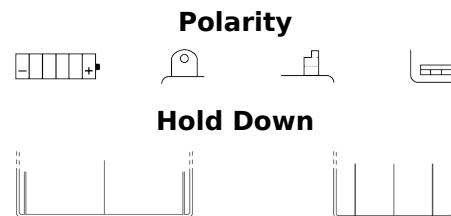

Product overview

Batteries for Motorcycles, ATVs, Snowmobiles, Garden

Conventional EB5L-B

| | |
|--------------------------------|---------------|
| Part number | EB5L-B |
| Technology | Flooded |
| EAN/GTIN | 3661024033138 |
| Voltage | 12 V |
| Capacity | 5 Ah |
| CCA | 65 A |
| Length | 120 mm |
| Width | 60 mm |
| Height | 130 mm |
| Box size | C38 |
| Polarity | ETN 0 |
| Terminal Type | M06 |
| Hold Down | B0 |
| Weights (subject of variation) | 2.00 kg |