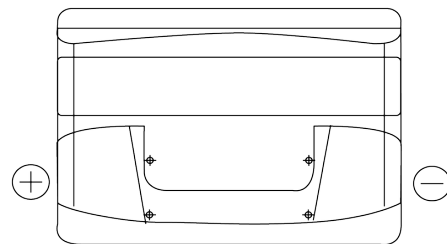

Product overview

Batteries for Cars

Formula FB741

Part number	FB741
Technology	Flooded
EAN/GTIN	3661024044561
Voltage	12 V
Capacity	74 Ah
CCA	680 A
Length	278 mm
Width	175 mm
Height	190 mm
Box size	L03
Polarity	ETN 1
Terminal Type	EN taper post
Hold Down	B13
Weights (subject of variation)	16.60 kg

Polarity

Terminal Type

Positive Terminal

Negative Terminal

Hold Down

Design, features and specifications are subject to change without notice. We disclaim any representation or warranty, express or implied, concerning the data or recommendations, and in no event shall be liable for any loss or damage claimed to have arisen as a result. Some products may not be available in your local market.