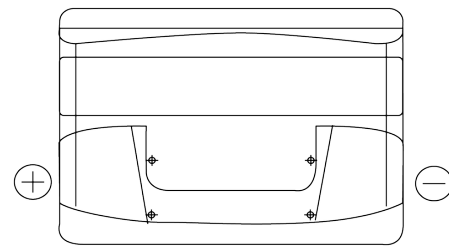

Product overview

Batteries for Cars

Excell EB741

Part number	EB741
Technology	Flooded
EAN/GTIN	3661024034562
Voltage	12 V
Capacity	74 Ah
CCA	680 A
Length	278 mm
Width	175 mm
Height	190 mm
Box size	L03
Polarity	ETN 1
Terminal Type	EN taper post
Hold Down	B13
Weights (subject of variation)	16.60 kg

Polarity

Terminal Type

Positive Terminal

Negative Terminal

Hold Down

Design, features and specifications are subject to change without notice. We disclaim any representation or warranty, express or implied, concerning the data or recommendations, and in no event shall be liable for any loss or damage claimed to have arisen as a result. Some products may not be available in your local market.