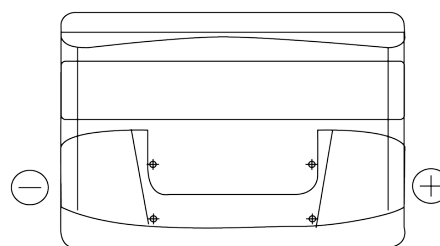

**Product overview**

Batteries for Cars

**Technica TB740**

Part number	TB740
Technology	Flooded
EAN/GTIN	3661024054553
Voltage	12 V
Capacity	74 Ah
CCA	680 A
Length	278 mm
Width	175 mm
Height	190 mm
Box size	L03
Polarity	ETN 0
Terminal Type	EN taper post
Hold Down	B13
Weights (subject of variation)	16.60 kg

**Polarity**

**Terminal Type**

Positive Terminal

Negative Terminal

**Hold Down**

Design, features and specifications are subject to change without notice. We disclaim any representation or warranty, express or implied, concerning the data or recommendations, and in no event shall be liable for any loss or damage claimed to have arisen as a result. Some products may not be available in your local market.