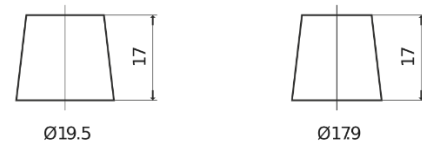

Product overview

Batteries for Cars

Excell EB740

Part number	EB740
Technology	Flooded
EAN/GTIN	3661024034555
Voltage	12 V
Capacity	74 Ah
CCA	680 A
Length	278 mm
Width	175 mm
Height	190 mm
Box size	L03
Polarity	ETN 0
Terminal Type	EN taper post
Hold Down	B13
Weights (subject of variation)	16.60 kg

Polarity

Terminal Type

Positive Terminal

Negative Terminal

Hold Down

Design, features and specifications are subject to change without notice. We disclaim any representation or warranty, express or implied, concerning the data or recommendations, and in no event shall be liable for any loss or damage claimed to have arisen as a result. Some products may not be available in your local market.