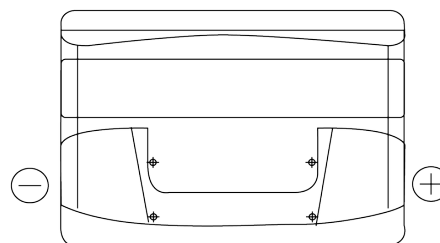

**Product overview**

Batteries for Cars

**Power DB740**

Part number	DB740
Technology	Flooded
EAN/GTIN	3661024024556
Voltage	12 V
Capacity	74 Ah
CCA	680 A
Length	278 mm
Width	175 mm
Height	190 mm
Box size	L03
Polarity	ETN 0
Terminal Type	EN taper post
Hold Down	B13
Weights (subject of variation)	16.60 kg

**Polarity**

**Terminal Type**

Positive Terminal

Negative Terminal

**Hold Down**

Design, features and specifications are subject to change without notice. We disclaim any representation or warranty, express or implied, concerning the data or recommendations, and in no event shall be liable for any loss or damage claimed to have arisen as a result. Some products may not be available in your local market.