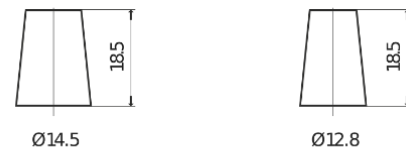

**Product overview**

Batteries for Cars

**Power DB356**

Part number	DB356
Technology	Flooded
EAN/GTIN	3661024024334
Voltage	12 V
Capacity	35 Ah
CCA	240 A
Length	187 mm
Width	127 mm
Height	220 mm
Box size	B19
Polarity	ETN 0
Terminal Type	JIS taper post
Hold Down	B0
Weights (subject of variation)	8.90 kg

**Polarity**

**Terminal Type**

Positive Terminal

Negative Terminal

**Hold Down**

Design, features and specifications are subject to change without notice. We disclaim any representation or warranty, express or implied, concerning the data or recommendations, and in no event shall be liable for any loss or damage claimed to have arisen as a result. Some products may not be available in your local market.