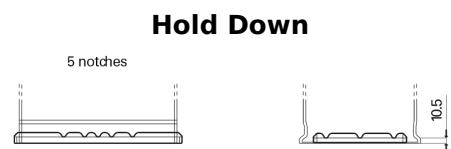

Product overview

Batteries for Marine and Leisure

Start EN750

Part number	EN750
Technology	Flooded
EAN/GTIN	3661024036085
Voltage	12 V
Capacity	74 Ah
CCA	680 A
MCA	750
Length	278 mm
Width	175 mm
Height	190 mm
Box size	L03
Polarity	ETN 0
Terminal Type	EN taper post
Hold Down	B13
Weights (subject of variation)	16.60 kg