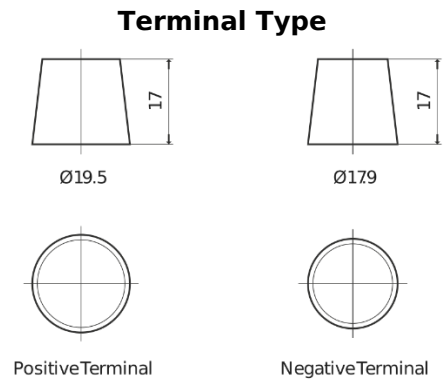

Product overview

Batteries for Marine and Leisure

Start EN750

Part number	EN750
Technology	Flooded
EAN/GTIN	3661024036085
Voltage	12 V
Capacity	74 Ah
CCA	680 A
MCA	750
Length	278 mm
Width	175 mm
Height	190 mm
Box size	L03
Polarity	ETN 0
Terminal Type	EN taper post
Hold Down	B13
Weights (subject of variation)	16.60 kg