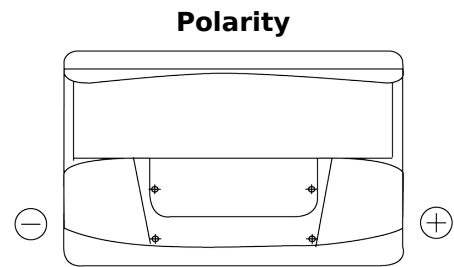

Product overview

Batteries for Marine and Leisure

Start EN750

Part number	EN750
Technology	Flooded
EAN/GTIN	3661024036085
Voltage	12 V
Capacity	74 Ah
CCA	680 A
MCA	750
Length	278 mm
Width	175 mm
Height	190 mm
Box size	L03
Polarity	ETN 0
Terminal Type	EN taper post
Hold Down	B13
Weights (subject of variation)	16.60 kg