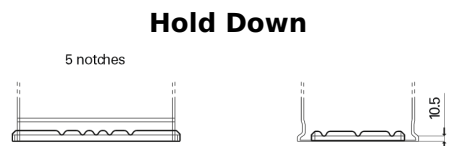

Product overview

Batteries for Marine and Leisure

Equipment GEL ES650

Part number	ES650
Technology	GEL
EAN/GTIN	3661024035842
Voltage	12 V
Capacity	56 Ah
Watt hour	650 Wh
Length	278 mm
Width	175 mm
Height	190 mm
Box size	L03
Polarity	ETN 0
Terminal Type	EN taper post
Hold Down	B13
Weights (subject of variation)	20.80 kg