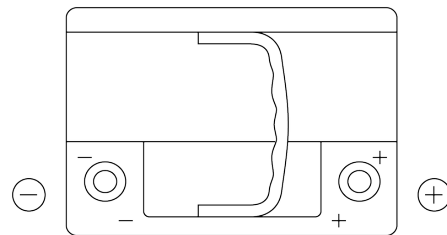

**Product overview**

Batteries for Cars

**Premium EA640**

Part number	EA640
Technology	Flooded
EAN/GTIN	3661024034227
Voltage	12 V
Capacity	64 Ah
CCA	640 A
Length	242 mm
Width	175 mm
Height	190 mm
Box size	L02
Polarity	ETN 0
Terminal Type	EN taper post
Hold Down	B13
Weights (subject of variation)	14.90 kg

**Polarity**

**Terminal Type**

Positive Terminal

Negative Terminal

**Hold Down**

Design, features and specifications are subject to change without notice. We disclaim any representation or warranty, express or implied, concerning the data or recommendations, and in no event shall be liable for any loss or damage claimed to have arisen as a result. Some products may not be available in your local market.