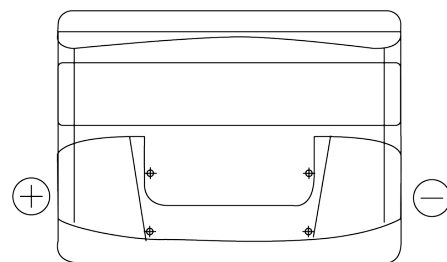

Product overview

Batteries for Cars

Technica TB621

Part number	TB621
Technology	Flooded
EAN/GTIN	3661024054546
Voltage	12 V
Capacity	62 Ah
CCA	540 A
Length	242 mm
Width	175 mm
Height	190 mm
Box size	L02
Polarity	ETN 1
Terminal Type	EN taper post
Hold Down	B13
Weights (subject of variation)	14.20 kg

Polarity

Terminal Type

Positive Terminal

Negative Terminal

Hold Down

Design, features and specifications are subject to change without notice. We disclaim any representation or warranty, express or implied, concerning the data or recommendations, and in no event shall be liable for any loss or damage claimed to have arisen as a result. Some products may not be available in your local market.