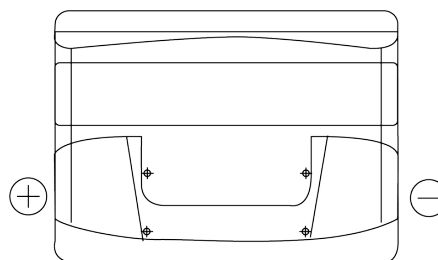

Product overview

Batteries for Cars

Technica TB621

Part number	TB621
Technology	Flooded
EAN/GTIN	3661024054546
Voltage	12 V
Capacity	62 Ah
CCA	540 A
Length	242 mm
Width	175 mm
Height	190 mm
Box size	L02
Polarity	ETN 1
Terminal Type	EN taper post
Hold Down	B13
Weights (subject of variation)	14.20 kg

Polarity

Terminal Type

Positive Terminal

Negative Terminal

Hold Down

Design, features and specifications are subject to change without notice. We disclaim any representation or warranty, express or implied, concerning the data or recommendations, and in no event shall be liable for any loss or damage claimed to have arisen as a result. Some products may not be available in your local market.