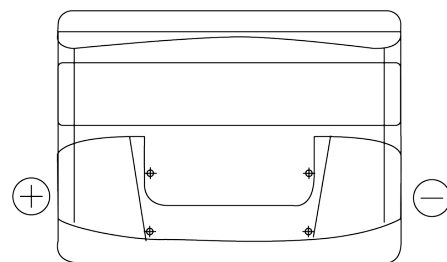

**Product overview**

Batteries for Cars

**Formula FB621**

Part number	FB621
Technology	Flooded
EAN/GTIN	3661024044547
Voltage	12 V
Capacity	62 Ah
CCA	540 A
Length	242 mm
Width	175 mm
Height	190 mm
Box size	L02
Polarity	ETN 1
Terminal Type	EN taper post
Hold Down	B13
Weights (subject of variation)	14.20 kg

**Polarity**

**Terminal Type**

Positive Terminal

Negative Terminal

**Hold Down**

Design, features and specifications are subject to change without notice. We disclaim any representation or warranty, express or implied, concerning the data or recommendations, and in no event shall be liable for any loss or damage claimed to have arisen as a result. Some products may not be available in your local market.