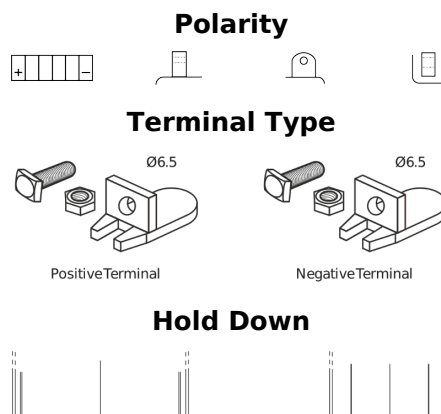

Product overview

Batteries for Motorcycles, ATVs, Snowmobiles, Garden

GEL GEL12-30

Part number	GEL12-30
Technology	GEL
EAN/GTIN	3661024034081
Voltage	12 V
Capacity	30.0 Ah
CCA	180 A
Length	197 mm
Width	132 mm
Height	186 mm
Box size	U01
Polarity	ETN 1
Terminal Type	EN full Ford lug
Hold Down	B0
Weights (subject of variation)	11.10 kg