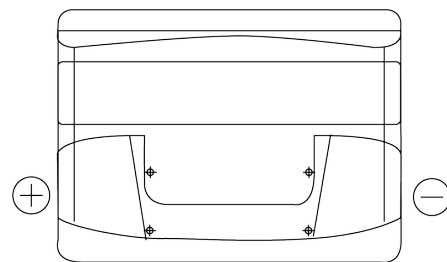

Product overview

Batteries for Cars

Excell EB621

Part number	EB621
Technology	Flooded
EAN/GTIN	3661024034548
Voltage	12 V
Capacity	62 Ah
CCA	540 A
Length	242 mm
Width	175 mm
Height	190 mm
Box size	L02
Polarity	ETN 1
Terminal Type	EN taper post
Hold Down	B13
Weights (subject of variation)	14.20 kg

Polarity

Terminal Type

Hold Down

Design, features and specifications are subject to change without notice. We disclaim any representation or warranty, express or implied, concerning the data or recommendations, and in no event shall be liable for any loss or damage claimed to have arisen as a result. Some products may not be available in your local market.