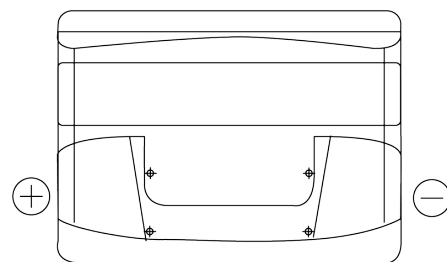

**Product overview**

Batteries for Cars

**Excell EB621**

Part number	EB621
Technology	Flooded
EAN/GTIN	3661024034548
Voltage	12 V
Capacity	62 Ah
CCA	540 A
Length	242 mm
Width	175 mm
Height	190 mm
Box size	L02
Polarity	ETN 1
Terminal Type	EN taper post
Hold Down	B13
Weights (subject of variation)	14.20 kg

**Polarity**

**Terminal Type**

Positive Terminal

Negative Terminal

**Hold Down**

Design, features and specifications are subject to change without notice. We disclaim any representation or warranty, express or implied, concerning the data or recommendations, and in no event shall be liable for any loss or damage claimed to have arisen as a result. Some products may not be available in your local market.