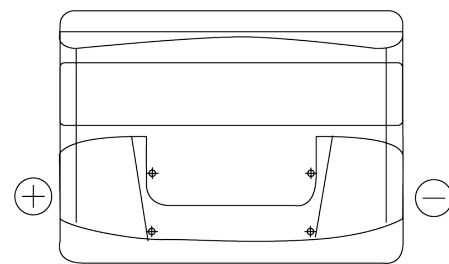

Product overview

Batteries for Cars

Power DB621

Part number	DB621
Technology	Flooded
EAN/GTIN	3661024024549
Voltage	12 V
Capacity	62 Ah
CCA	540 A
Length	242 mm
Width	175 mm
Height	190 mm
Box size	L02
Polarity	ETN 1
Terminal Type	EN taper post
Hold Down	B13
Weights (subject of variation)	14.20 kg

Polarity

Terminal Type

Ø19.5

Ø17.9

Positive Terminal

Negative Terminal

Hold Down

5 notches