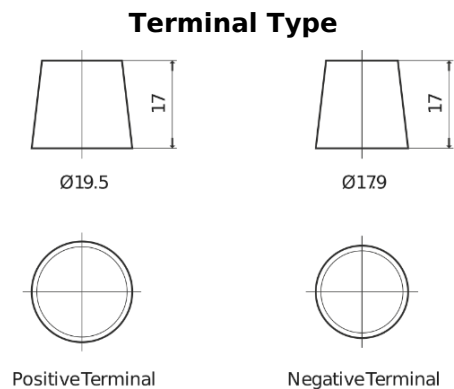

Product overview

Batteries for Trucks, Buses, Construction, Agriculture

EndurancePRO EFB FX2253

Part number	FX2253
Technology	EFB
EAN/GTIN	3661024046480
Voltage	12 V
Capacity	225.0 Ah
CCA	1150 A
Length	518 mm
Width	274 mm
Height	240 mm
Box size	D06
Polarity	ETN 3
Terminal Type	EN taper post
Hold Down	B0
Weights (subject of variation)	60.10 kg