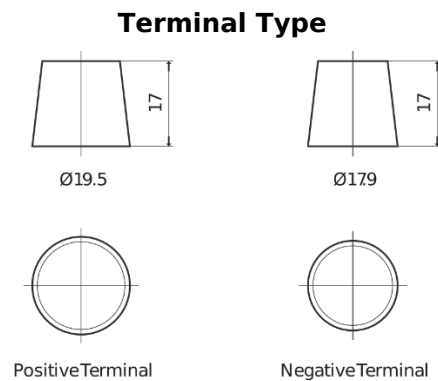

Product overview

Batteries for Trucks, Buses, Construction, Agriculture

EndurancePRO EFB FX2253

Part number	FX2253
Technology	EFB
EAN/GTIN	3661024046480
Voltage	12 V
Capacity	225.0 Ah
CCA	1150 A
Length	518 mm
Width	274 mm
Height	240 mm
Box size	D06
Polarity	ETN 3
Terminal Type	EN taper post
Hold Down	B0
Weights (subject of variation)	60.10 kg