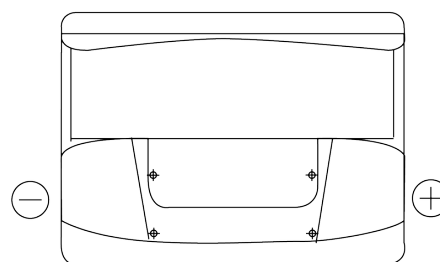

Product overview

Batteries for Cars

Technica TB620

Part number	TB620
Technology	Flooded
EAN/GTIN	3661024054539
Voltage	12 V
Capacity	62 Ah
CCA	540 A
Length	242 mm
Width	175 mm
Height	190 mm
Box size	L02
Polarity	ETN 0
Terminal Type	EN taper post
Hold Down	B13
Weights (subject of variation)	14.20 kg

Polarity

Terminal Type

Positive Terminal

Negative Terminal

Hold Down

Design, features and specifications are subject to change without notice. We disclaim any representation or warranty, express or implied, concerning the data or recommendations, and in no event shall be liable for any loss or damage claimed to have arisen as a result. Some products may not be available in your local market.