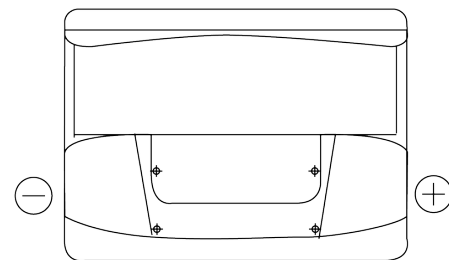

Product overview

Batteries for Cars

Classic EC550

Part number	EC550
Technology	Flooded
EAN/GTIN	3661024034807
Voltage	12 V
Capacity	55 Ah
CCA	460 A
Length	242 mm
Width	175 mm
Height	190 mm
Box size	L02
Polarity	ETN 0
Terminal Type	EN taper post
Hold Down	B13
Weights (subject of variation)	13.50 kg

Polarity

Terminal Type

Positive Terminal

Negative Terminal

Hold Down

Design, features and specifications are subject to change without notice. We disclaim any representation or warranty, express or implied, concerning the data or recommendations, and in no event shall be liable for any loss or damage claimed to have arisen as a result. Some products may not be available in your local market.