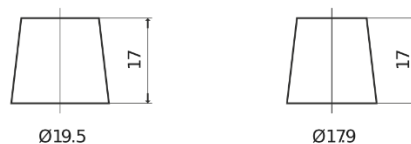

Terminal Type