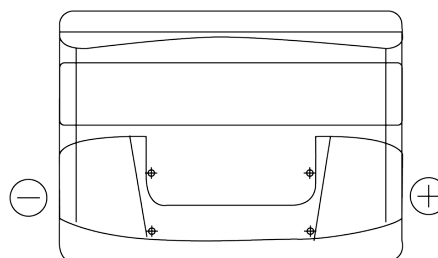

Product overview

Batteries for Cars

Technica TB500

Part number	TB500
Technology	Flooded
EAN/GTIN	3661024054515
Voltage	12 V
Capacity	50 Ah
CCA	450 A
Length	207 mm
Width	175 mm
Height	190 mm
Box size	L01
Polarity	ETN 0
Terminal Type	EN taper post
Hold Down	B13
Weights (subject of variation)	12.10 kg

Polarity

Terminal Type

Positive Terminal

Negative Terminal

Hold Down

Design, features and specifications are subject to change without notice. We disclaim any representation or warranty, express or implied, concerning the data or recommendations, and in no event shall be liable for any loss or damage claimed to have arisen as a result. Some products may not be available in your local market.