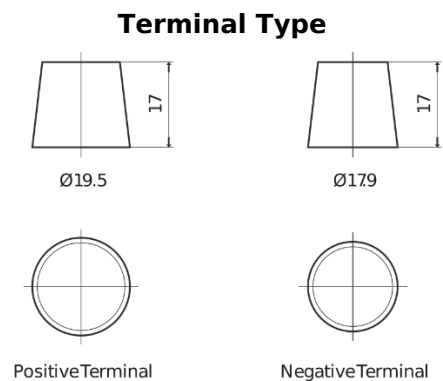

Product overview

Batteries for Trucks, Buses, Construction, Agriculture

StartPRO FG2254

Part number	FG2254
Technology	Flooded
EAN/GTIN	3661024047258
Voltage	12 V
Capacity	225.0 Ah
CCA	1200 A
Length	518 mm
Width	274 mm
Height	240 mm
Box size	D06
Polarity	ETN 4
Terminal Type	EN taper post
Hold Down	B0
Weights (subject of variation)	54.90 kg