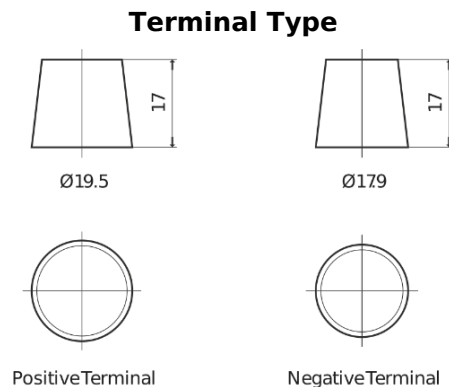

**Product overview**

Batteries for Trucks, Buses, Construction, Agriculture

**StartPRO FG2254**

Part number	FG2254
Technology	Flooded
EAN/GTIN	3661024047258
Voltage	12 V
Capacity	225.0 Ah
CCA	1200 A
Length	518 mm
Width	274 mm
Height	240 mm
Box size	D06
Polarity	ETN 4
Terminal Type	EN taper post
Hold Down	B0
Weights (subject of variation)	54.90 kg