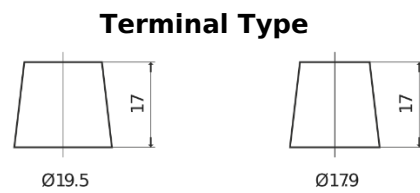

**Product overview**

Batteries for Trucks, Buses, Construction, Agriculture

**StartPRO FG2253**

Part number	FG2253
Technology	Flooded
EAN/GTIN	3661024047241
Voltage	12 V
Capacity	225.0 Ah
CCA	1200 A
Length	518 mm
Width	274 mm
Height	240 mm
Box size	D06
Polarity	ETN 3
Terminal Type	EN taper post
Hold Down	B0
Weights (subject of variation)	54.90 kg