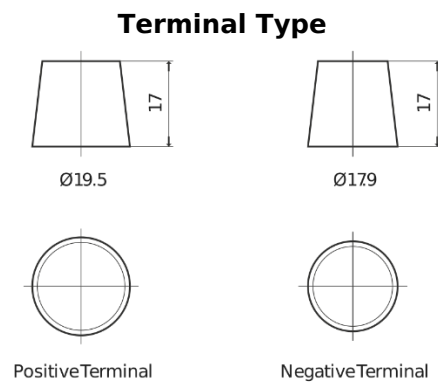

Product overview

Batteries for Trucks, Buses, Construction, Agriculture

StartPRO FG1806

Part number	FG1806
Technology	Flooded
EAN/GTIN	3661024045506
Voltage	12 V
Capacity	180.0 Ah
CCA	1000 A
Length	510 mm
Width	218 mm
Height	225 mm
Box size	D09
Polarity	ETN 4
Terminal Type	EN taper post
Hold Down	B3
Weights (subject of variation)	43.00 kg