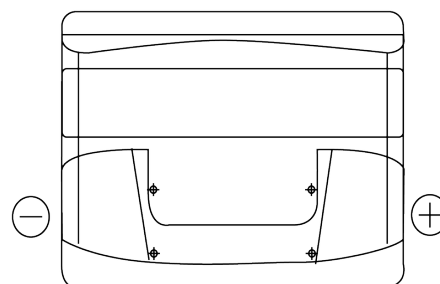

Product overview

Batteries for Cars

Standard TC440

Part number	TC440
Technology	Flooded
EAN/GTIN	3661024054782
Voltage	12 V
Capacity	44 Ah
CCA	360 A
Length	207 mm
Width	175 mm
Height	190 mm
Box size	L01
Polarity	ETN 0
Terminal Type	EN taper post
Hold Down	B13
Weights (subject of variation)	11.10 kg

Polarity

Terminal Type

Positive Terminal

Negative Terminal

Hold Down

Design, features and specifications are subject to change without notice. We disclaim any representation or warranty, express or implied, concerning the data or recommendations, and in no event shall be liable for any loss or damage claimed to have arisen as a result. Some products may not be available in your local market.