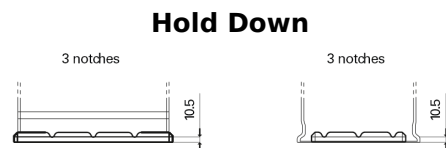

Product overview

Batteries for Trucks, Buses, Construction, Agriculture

StartPRO FG1806

Part number	FG1806
Technology	Flooded
EAN/GTIN	3661024045506
Voltage	12 V
Capacity	180.0 Ah
CCA	1000 A
Length	510 mm
Width	218 mm
Height	225 mm
Box size	D09
Polarity	ETN 4
Terminal Type	EN taper post
Hold Down	B3
Weights (subject of variation)	43.00 kg