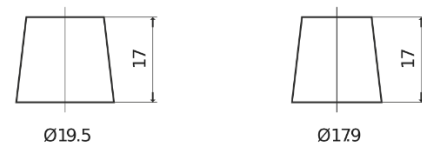

**Product overview**

Batteries for Cars

**Classic EC440**

Part number	EC440
Technology	Flooded
EAN/GTIN	3661024034784
Voltage	12 V
Capacity	44 Ah
CCA	360 A
Length	207 mm
Width	175 mm
Height	190 mm
Box size	L01
Polarity	ETN 0
Terminal Type	EN taper post
Hold Down	B13
Weights (subject of variation)	11.10 kg

**Polarity**

**Terminal Type**

Positive Terminal

Negative Terminal

**Hold Down**

Design, features and specifications are subject to change without notice. We disclaim any representation or warranty, express or implied, concerning the data or recommendations, and in no event shall be liable for any loss or damage claimed to have arisen as a result. Some products may not be available in your local market.