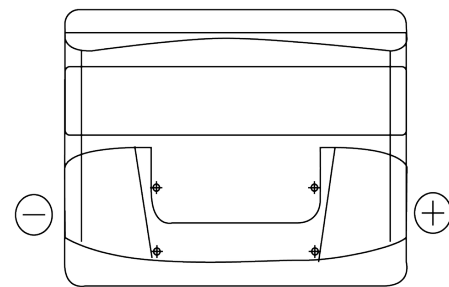

**Product overview**

Batteries for Cars

**Classic EC440**

Part number	EC440
Technology	Flooded
EAN/GTIN	3661024034784
Voltage	12 V
Capacity	44 Ah
CCA	360 A
Length	207 mm
Width	175 mm
Height	190 mm
Box size	L01
Polarity	ETN 0
Terminal Type	EN taper post
Hold Down	B13
Weights (subject of variation)	11.10 kg

**Polarity**

**Terminal Type**

Positive Terminal

Negative Terminal

**Hold Down**

Design, features and specifications are subject to change without notice. We disclaim any representation or warranty, express or implied, concerning the data or recommendations, and in no event shall be liable for any loss or damage claimed to have arisen as a result. Some products may not be available in your local market.