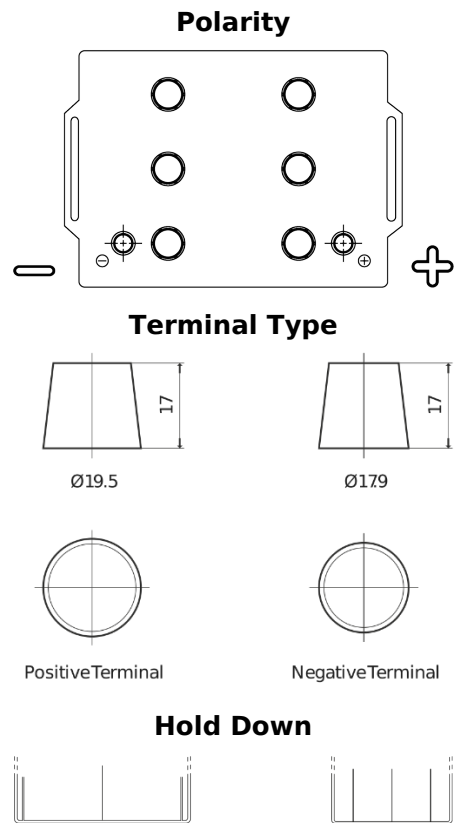

Product overview

Batteries for Trucks, Buses, Construction, Agriculture

StartPRO FG145A

Part number	FG145A
Technology	Flooded
EAN/GTIN	3661024045551
Voltage	12 V
Capacity	145.0 Ah
CCA	1000 A
Length	360 mm
Width	253 mm
Height	240 mm
Box size	F21
Polarity	ETN 6
Terminal Type	EN taper post
Hold Down	B0
Weights (subject of variation)	38.10 kg