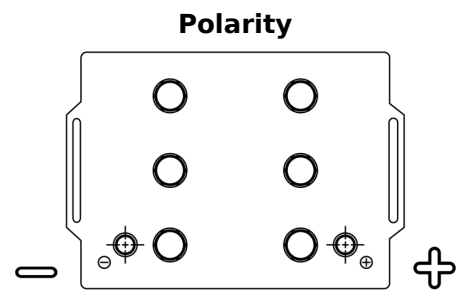

Product overview

Batteries for Trucks, Buses, Construction, Agriculture

StartPRO FG145A

Part number	FG145A
Technology	Flooded
EAN/GTIN	3661024045551
Voltage	12 V
Capacity	145.0 Ah
CCA	1000 A
Length	360 mm
Width	253 mm
Height	240 mm
Box size	F21
Polarity	ETN 6
Terminal Type	EN taper post
Hold Down	B0
Weights (subject of variation)	38.10 kg