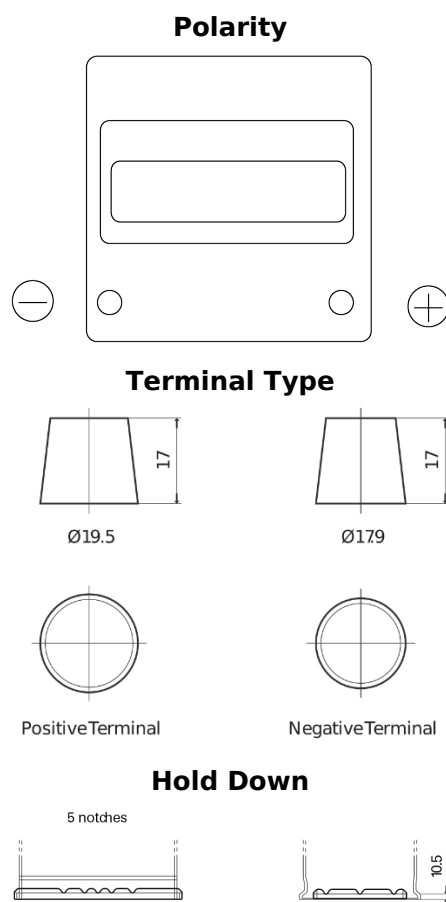

**Product overview**

Batteries for Cars

**Technica TB440**

|                                |               |
|--------------------------------|---------------|
| Part number                    | TB440         |
| Technology                     | Flooded       |
| EAN/GTIN                       | 3661024054508 |
| Voltage                        | 12 V          |
| Capacity                       | 44 Ah         |
| CCA                            | 400 A         |
| Length                         | 175 mm        |
| Width                          | 175 mm        |
| Height                         | 190 mm        |
| Box size                       | L00           |
| Polarity                       | ETN 0         |
| Terminal Type                  | EN taper post |
| Hold Down                      | B13           |
| Weights (subject of variation) | 10.70 kg      |