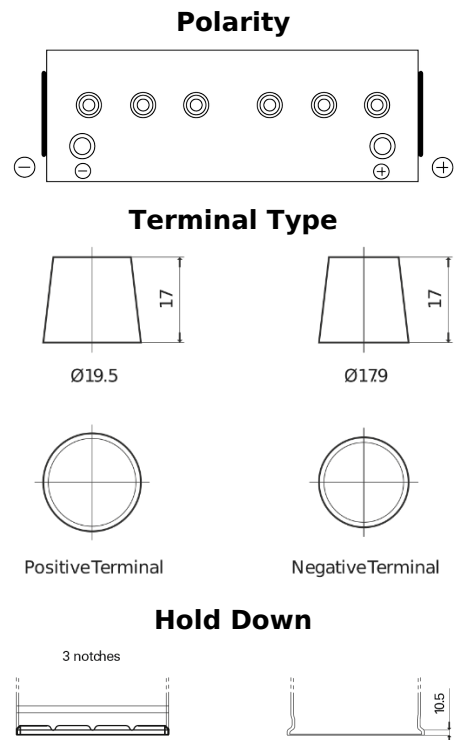

Product overview

Batteries for Trucks, Buses, Construction, Agriculture

StartPRO FG1402

| | |
|--------------------------------|---------------|
| Part number | FG1402 |
| Technology | Flooded |
| EAN/GTIN | 3661024045346 |
| Voltage | 12 V |
| Capacity | 140.0 Ah |
| CCA | 900 A |
| Length | 508 mm |
| Width | 175 mm |
| Height | 205 mm |
| Box size | ATM |
| Polarity | ETN 0 |
| Terminal Type | EN taper post |
| Hold Down | B1 |
| Weights (subject of variation) | 33.80 kg |