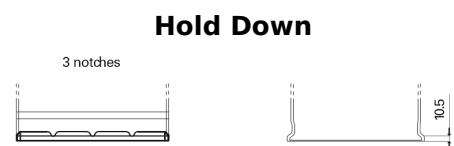

Product overview

Batteries for Trucks, Buses, Construction, Agriculture

StartPRO FG1402

Part number	FG1402
Technology	Flooded
EAN/GTIN	3661024045346
Voltage	12 V
Capacity	140.0 Ah
CCA	900 A
Length	508 mm
Width	175 mm
Height	205 mm
Box size	ATM
Polarity	ETN 0
Terminal Type	EN taper post
Hold Down	B1
Weights (subject of variation)	33.80 kg