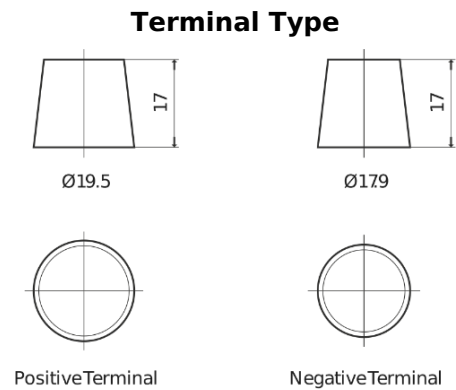

Product overview

Batteries for Trucks, Buses, Construction, Agriculture

StartPRO FG1402

Part number	FG1402
Technology	Flooded
EAN/GTIN	3661024045346
Voltage	12 V
Capacity	140.0 Ah
CCA	900 A
Length	508 mm
Width	175 mm
Height	205 mm
Box size	ATM
Polarity	ETN 0
Terminal Type	EN taper post
Hold Down	B1
Weights (subject of variation)	33.80 kg