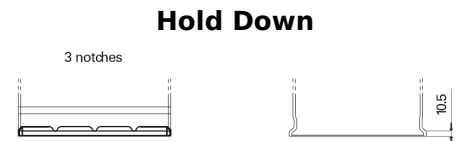

Product overview

Batteries for Trucks, Buses, Construction, Agriculture

StartPRO FG1402

Part number	FG1402
Technology	Flooded
EAN/GTIN	3661024045346
Voltage	12 V
Capacity	140.0 Ah
CCA	900 A
Length	508 mm
Width	175 mm
Height	205 mm
Box size	ATM
Polarity	ETN 0
Terminal Type	EN taper post
Hold Down	B1
Weights (subject of variation)	33.80 kg