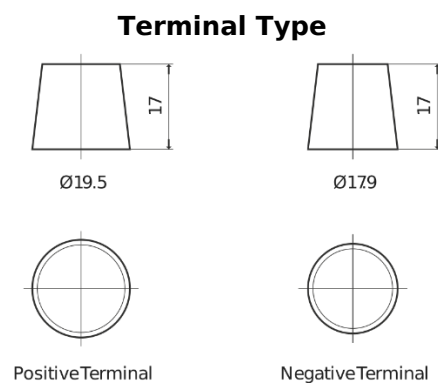

Product overview

Batteries for Trucks, Buses, Construction, Agriculture

StartPRO FG1355

Part number	FG1355
Technology	Flooded
EAN/GTIN	3661024045520
Voltage	12 V
Capacity	135.0 Ah
CCA	1000 A
Length	514 mm
Width	175 mm
Height	210 mm
Box size	DB8
Polarity	ETN 3
Terminal Type	EN taper post
Hold Down	B3
Weights (subject of variation)	36.00 kg