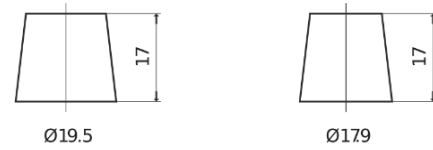

Terminal Type