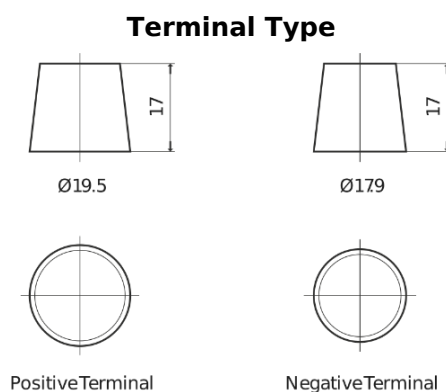

Product overview

Batteries for Trucks, Buses, Construction, Agriculture

StartPRO FG1353

| | |
|--------------------------------|---------------|
| Part number | FG1353 |
| Technology | Flooded |
| EAN/GTIN | 3661024045544 |
| Voltage | 12 V |
| Capacity | 135.0 Ah |
| CCA | 1000 A |
| Length | 514 mm |
| Width | 218 mm |
| Height | 210 mm |
| Box size | DB9 |
| Polarity | ETN 3 |
| Terminal Type | EN taper post |
| Hold Down | B0 |
| Weights (subject of variation) | 39.80 kg |