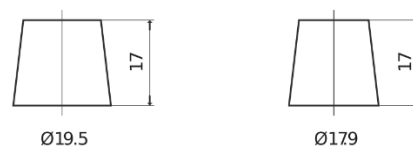

**Product overview**

Batteries for Cars

**Power DB440**

Part number	DB440
Technology	Flooded
EAN/GTIN	3661024024501
Voltage	12 V
Capacity	44 Ah
CCA	400 A
Length	175 mm
Width	175 mm
Height	190 mm
Box size	L00
Polarity	ETN 0
Terminal Type	EN taper post
Hold Down	B13
Weights (subject of variation)	10.70 kg

**Polarity**

**Terminal Type**

Positive Terminal

Negative Terminal

**Hold Down**

Design, features and specifications are subject to change without notice. We disclaim any representation or warranty, express or implied, concerning the data or recommendations, and in no event shall be liable for any loss or damage claimed to have arisen as a result. Some products may not be available in your local market.