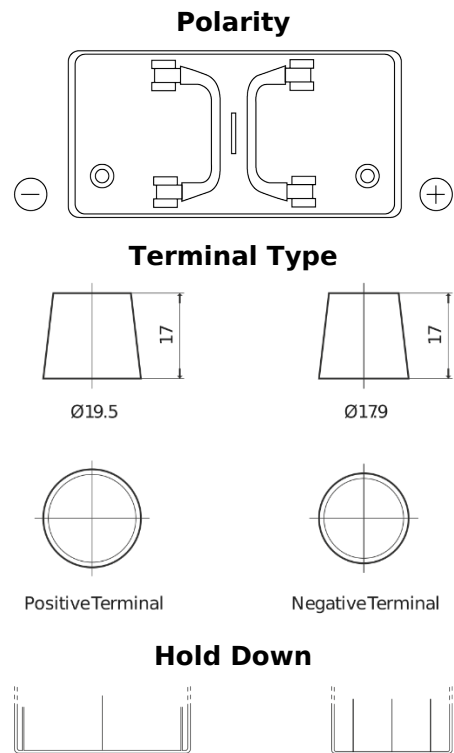

Product overview

Batteries for Trucks, Buses, Construction, Agriculture

StartPRO FG1250

Part number	FG1250
Technology	Flooded
EAN/GTIN	3661024045407
Voltage	12 V
Capacity	125.0 Ah
CCA	760 A
Length	349 mm
Width	175 mm
Height	285 mm
Box size	D03
Polarity	ETN 0
Terminal Type	EN taper post
Hold Down	B0
Weights (subject of variation)	29.50 kg