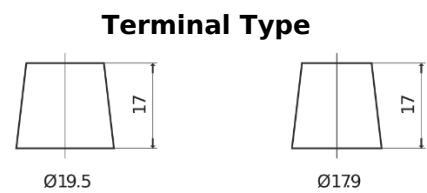

Product overview

Batteries for Trucks, Buses, Construction, Agriculture

PowerPRO FF1453

Part number	FF1453
Technology	Flooded
EAN/GTIN	3661024045308
Voltage	12 V
Capacity	145.0 Ah
CCA	900 A
Length	513 mm
Width	189 mm
Height	223 mm
Box size	D04
Polarity	ETN 3
Terminal Type	EN taper post
Hold Down	B0
Weights (subject of variation)	35.90 kg