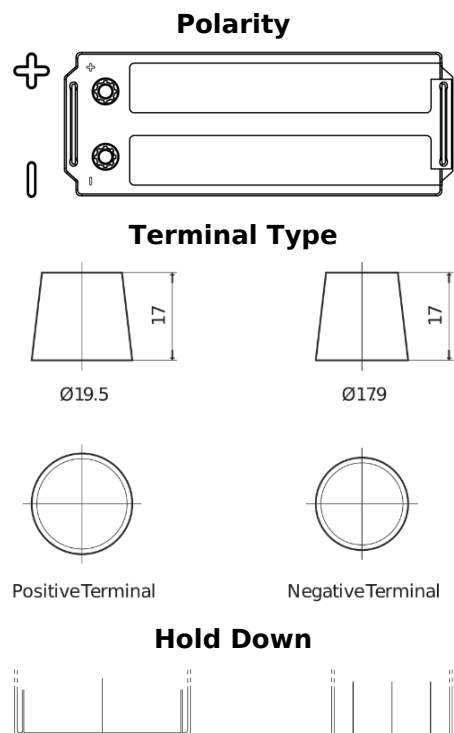

Product overview

Batteries for Trucks, Buses, Construction, Agriculture

PowerPRO FF1453

Part number	FF1453
Technology	Flooded
EAN/GTIN	3661024045308
Voltage	12 V
Capacity	145.0 Ah
CCA	900 A
Length	513 mm
Width	189 mm
Height	223 mm
Box size	D04
Polarity	ETN 3
Terminal Type	EN taper post
Hold Down	B0
Weights (subject of variation)	35.90 kg