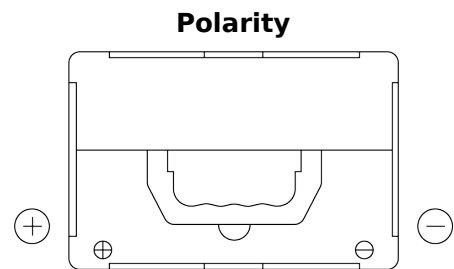

**Product overview**

Batteries for Cars

**Technica TB558**

Part number	TB558
Technology	Flooded
EAN/GTIN	3661024057158
Voltage	12 V
Capacity	55 Ah
CCA	620 A
Length	230 mm
Width	180 mm
Height	186 mm
Box size	G75
Polarity	ETN 1
Terminal Type	SAE S 3/8" side Terminal
Hold Down	B7
Weights (subject of variation)	14.20 kg