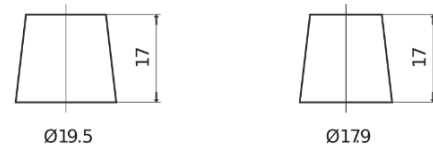

Terminal Type