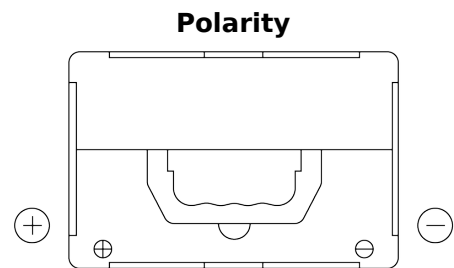

Product overview

Batteries for Cars

Excell EB558

Part number	EB558
Technology	Flooded
EAN/GTIN	3661024037419
Voltage	12 V
Capacity	55 Ah
CCA	620 A
Length	230 mm
Width	180 mm
Height	186 mm
Box size	G75
Polarity	ETN 1
Terminal Type	SAE S 3/8" side Terminal
Hold Down	B7
Weights (subject of variation)	14.20 kg