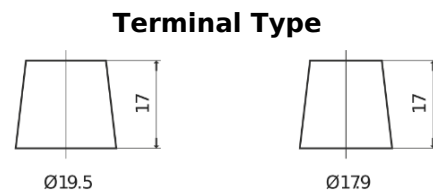

**Product overview**

Batteries for Trucks, Buses, Construction, Agriculture

**Endurance+PRO Gel FD2103**

Part number	FD2103
Technology	GEL
EAN/GTIN	3661024046961
Voltage	12 V
Capacity	210.0 Ah
CCA	1030 A
Length	518 mm
Width	274 mm
Height	240 mm
Box size	D06
Polarity	ETN 3
Terminal Type	EN taper post
Hold Down	B0
Weights (subject of variation)	63.50 kg