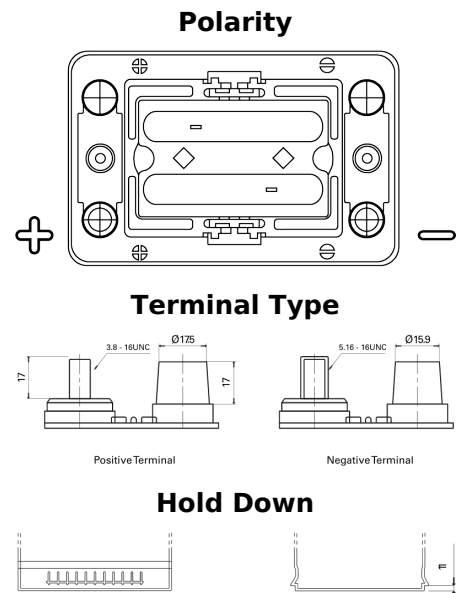

Product overview

Batteries for Trucks, Buses, Construction, Agriculture

PowerPRO Agri&Construction TJ050C

Part number	TJ050C
Technology	AGM
EAN/GTIN	3661024056793
Voltage	12 V
Capacity	50 Ah
CCA	800 A
Length	260 mm
Width	173 mm
Height	206 mm
Box size	G34
Polarity	ETN 1
Terminal Type	SAE M 3/8" - 5/16" taper&stud
Hold Down	B7
Weights (subject of variation)	17.90 kg