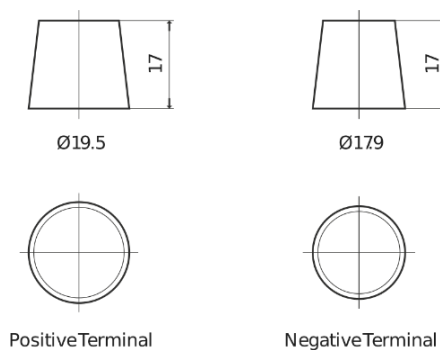

Terminal Type

Hold Down

Design, features and specifications are subject to change without notice. We disclaim any representation or warranty, express or implied, concerning the data or recommendations, and in no event shall be liable for any loss or damage claimed to have arisen as a result. Some products may not be available in your local market.