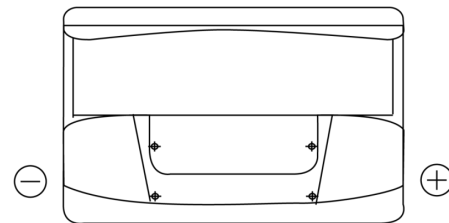

**Product overview**

Batteries for Cars

**Standard FC700**

Part number	FC700
Technology	Flooded
EAN/GTIN	3661024044820
Voltage	12 V
Capacity	70.0 Ah
CCA	640 A
Length	278 mm
Width	175 mm
Height	190 mm
Box size	L03
Polarity	ETN 0
Terminal Type	EN taper post
Hold Down	B13
Weights (subject of variation)	16.00 kg

**Polarity**

**Terminal Type**

Positive Terminal

Negative Terminal

**Hold Down**

Design, features and specifications are subject to change without notice. We disclaim any representation or warranty, express or implied, concerning the data or recommendations, and in no event shall be liable for any loss or damage claimed to have arisen as a result. Some products may not be available in your local market.