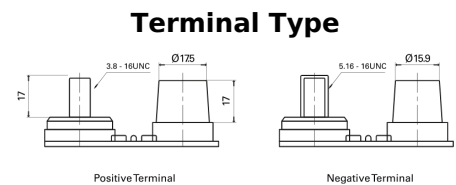

Product overview

Batteries for Trucks, Buses, Construction, Agriculture

PowerPRO Agri&Construction EJ050C

Part number	EJ050C
Technology	AGM
EAN/GTIN	3661024036979
Voltage	12 V
Capacity	50 Ah
CCA	800 A
Length	260 mm
Width	173 mm
Height	206 mm
Box size	G34
Polarity	ETN 1
Terminal Type	SAE M 3/8"- 5/16" taper&stud
Hold Down	B7
Weights (subject of variation)	17.90 kg