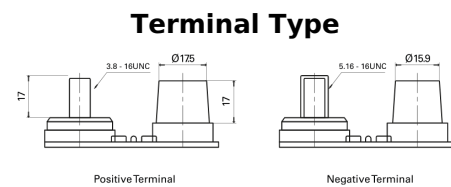

**Product overview**

Batteries for Trucks, Buses, Construction, Agriculture

**PowerPRO Agri&Construction EJ050C**

Part number	EJ050C
Technology	AGM
EAN/GTIN	3661024036979
Voltage	12 V
Capacity	50 Ah
CCA	800 A
Length	260 mm
Width	173 mm
Height	206 mm
Box size	G34
Polarity	ETN 1
Terminal Type	SAE M 3/8" - 5/16" taper&stud
Hold Down	B7
Weights (subject of variation)	17.90 kg