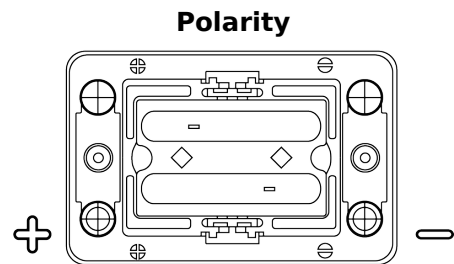

**Product overview**

Batteries for Marine and Leisure

**Dual AGM EP450**

Part number	EP450
Technology	AGM
EAN/GTIN	3661024035972
Voltage	12 V
Capacity	50 Ah
CCA	750 A
Watt hour	450 Wh
Length	260 mm
Width	173 mm
Height	206 mm
Box size	G34
Polarity	ETN 1
Terminal Type	SAE M 3/8" - 5/16" taper&stud
Hold Down	B7
Weights (subject of variation)	18.60 kg