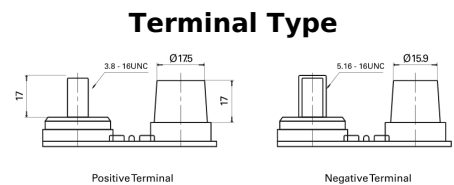

**Product overview**

Batteries for Marine and Leisure

**Dual AGM EP450**

Part number	EP450
Technology	AGM
EAN/GTIN	3661024035972
Voltage	12 V
Capacity	50 Ah
CCA	750 A
Watt hour	450 Wh
Length	260 mm
Width	173 mm
Height	206 mm
Box size	G34
Polarity	ETN 1
Terminal Type	SAE M 3/8" - 5/16" taper&stud
Hold Down	B7
Weights (subject of variation)	18.60 kg