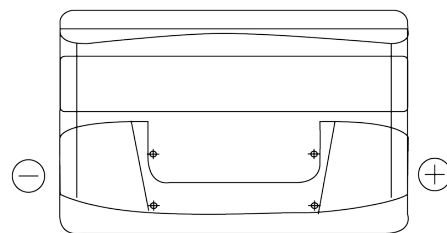

Product overview

Batteries for Cars

Formula FB852

Part number	FB852
Technology	Flooded
EAN/GTIN	3661024044660
Voltage	12 V
Capacity	85.0 Ah
CCA	760 A
Length	353 mm
Width	175 mm
Height	175 mm
Box size	LB5
Polarity	ETN 0
Terminal Type	EN taper post
Hold Down	B13
Weights (subject of variation)	19.40 kg

Polarity

Terminal Type

Hold Down

Design, features and specifications are subject to change without notice. We disclaim any representation or warranty, express or implied, concerning the data or recommendations, and in no event shall be liable for any loss or damage claimed to have arisen as a result. Some products may not be available in your local market.