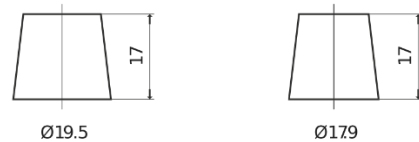

Product overview

Batteries for Cars

Formula FB802

Part number	FB802
Technology	Flooded
EAN/GTIN	3661024044653
Voltage	12 V
Capacity	80.0 Ah
CCA	700 A
Length	315 mm
Width	175 mm
Height	175 mm
Box size	LB4
Polarity	ETN 0
Terminal Type	EN taper post
Hold Down	B13
Weights (subject of variation)	17.80 kg

Polarity

Terminal Type

Positive Terminal

Negative Terminal

Hold Down

Design, features and specifications are subject to change without notice. We disclaim any representation or warranty, express or implied, concerning the data or recommendations, and in no event shall be liable for any loss or damage claimed to have arisen as a result. Some products may not be available in your local market.