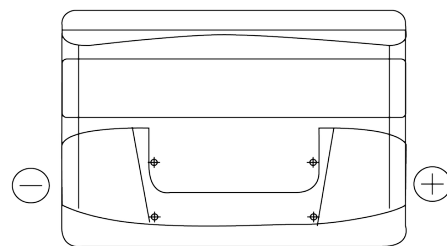

Product overview

Batteries for Cars

Formula FB802

Part number	FB802
Technology	Flooded
EAN/GTIN	3661024044653
Voltage	12 V
Capacity	80.0 Ah
CCA	700 A
Length	315 mm
Width	175 mm
Height	175 mm
Box size	LB4
Polarity	ETN 0
Terminal Type	EN taper post
Hold Down	B13
Weights (subject of variation)	17.80 kg

Polarity

Terminal Type

Positive Terminal

Negative Terminal

Hold Down

Design, features and specifications are subject to change without notice. We disclaim any representation or warranty, express or implied, concerning the data or recommendations, and in no event shall be liable for any loss or damage claimed to have arisen as a result. Some products may not be available in your local market.