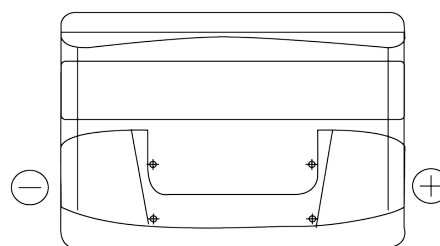

Product overview

Batteries for Cars

Formula FB740

Part number	FB740
Technology	Flooded
EAN/GTIN	3661024044554
Voltage	12 V
Capacity	74.0 Ah
CCA	680 A
Length	278 mm
Width	175 mm
Height	190 mm
Box size	L03
Polarity	ETN 0
Terminal Type	EN taper post
Hold Down	B13
Weights (subject of variation)	16.60 kg

Polarity

Terminal Type

Positive Terminal

Negative Terminal

Hold Down

Design, features and specifications are subject to change without notice. We disclaim any representation or warranty, express or implied, concerning the data or recommendations, and in no event shall be liable for any loss or damage claimed to have arisen as a result. Some products may not be available in your local market.