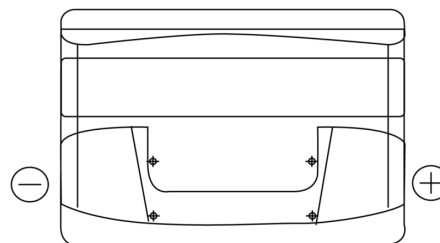

Product overview

Batteries for Cars

Formula FB740

Part number	FB740
Technology	Flooded
EAN/GTIN	3661024044554
Voltage	12 V
Capacity	74.0 Ah
CCA	680 A
Length	278 mm
Width	175 mm
Height	190 mm
Box size	L03
Polarity	ETN 0
Terminal Type	EN taper post
Hold Down	B13
Weights (subject of variation)	16.60 kg

Polarity

Terminal Type

Hold Down

Design, features and specifications are subject to change without notice. We disclaim any representation or warranty, express or implied, concerning the data or recommendations, and in no event shall be liable for any loss or damage claimed to have arisen as a result. Some products may not be available in your local market.