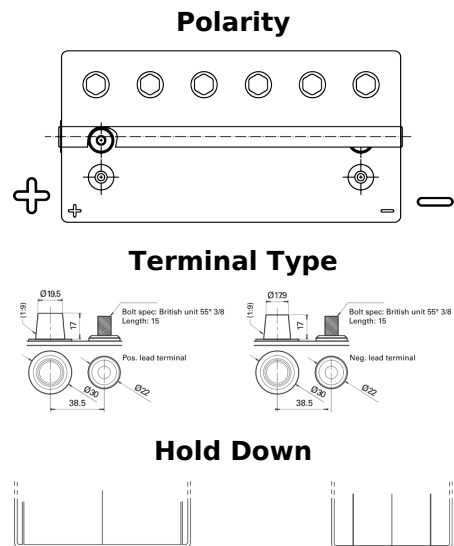

**Product overview**

Batteries for Marine and Leisure

**Start AGM EM960**

Part number	EM960
Technology	AGM
EAN/GTIN	3661024036016
Voltage	12 V
Capacity	100 Ah
CCA	800 A
MCA	960
Length	330 mm
Width	173 mm
Height	240 mm
Box size	G31
Polarity	ETN 1
Terminal Type	SAE M 3/8" taper&stud
Hold Down	B0
Weights (subject of variation)	31.00 kg