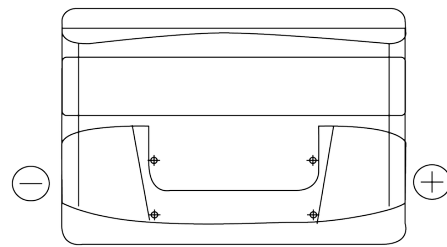

Product overview

Batteries for Cars

Formula FB712

Part number	FB712
Technology	Flooded
EAN/GTIN	3661024044646
Voltage	12 V
Capacity	71.0 Ah
CCA	670 A
Length	278 mm
Width	175 mm
Height	175 mm
Box size	LB3
Polarity	ETN 0
Terminal Type	EN taper post
Hold Down	B13
Weights (subject of variation)	15.30 kg

Polarity

Terminal Type

Positive Terminal

Negative Terminal

Hold Down

Design, features and specifications are subject to change without notice. We disclaim any representation or warranty, express or implied, concerning the data or recommendations, and in no event shall be liable for any loss or damage claimed to have arisen as a result. Some products may not be available in your local market.