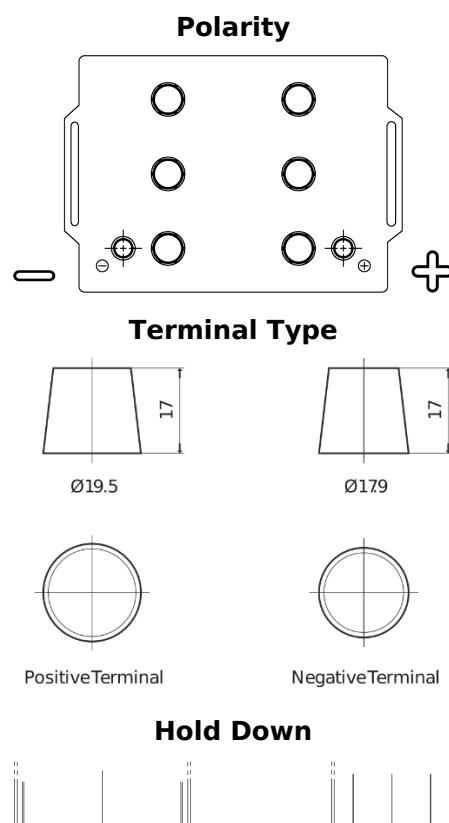

**Product overview**

Batteries for Trucks, Buses, Construction, Agriculture

**StartPRO TG145A**

Part number	TG145A
Technology	Flooded
EAN/GTIN	3661024055550
Voltage	12 V
Capacity	145 Ah
CCA	1000 A
Length	360 mm
Width	253 mm
Height	240 mm
Box size	F21
Polarity	ETN 6
Terminal Type	EN taper post
Hold Down	B0
Weights (subject of variation)	38.10 kg