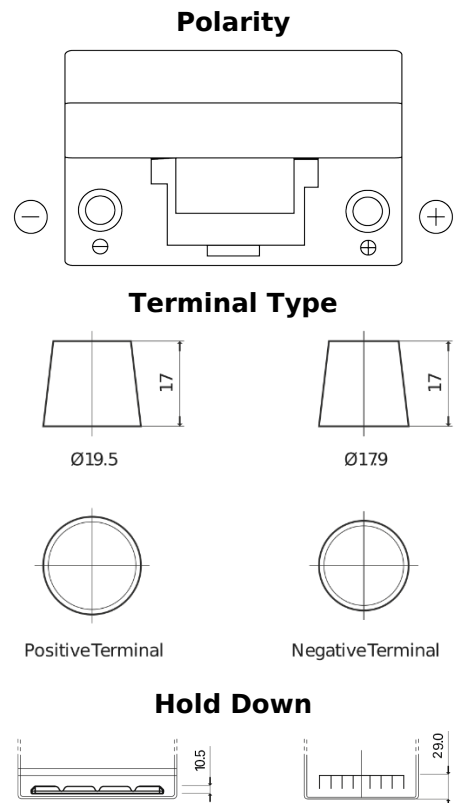

Product overview

Batteries for Cars

Formula FB704

Part number	FB704
Technology	Flooded
EAN/GTIN	3661024044431
Voltage	12 V
Capacity	70.0 Ah
CCA	540 A
Length	270 mm
Width	173 mm
Height	222 mm
Box size	D26
Polarity	ETN 0
Terminal Type	EN taper post
Hold Down	Korean B1+B6
Weights (subject of variation)	16.10 kg