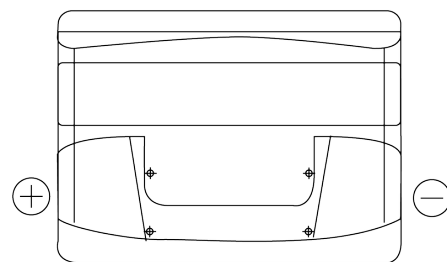

Product overview

Batteries for Cars

Formula FB621

| | |
|--------------------------------|---------------|
| Part number | FB621 |
| Technology | Flooded |
| EAN/GTIN | 3661024044547 |
| Voltage | 12 V |
| Capacity | 62.0 Ah |
| CCA | 540 A |
| Length | 242 mm |
| Width | 175 mm |
| Height | 190 mm |
| Box size | L02 |
| Polarity | ETN 1 |
| Terminal Type | EN taper post |
| Hold Down | B13 |
| Weights (subject of variation) | 14.20 kg |

Polarity

Terminal Type

Positive Terminal

Negative Terminal

Hold Down

Design, features and specifications are subject to change without notice. We disclaim any representation or warranty, express or implied, concerning the data or recommendations, and in no event shall be liable for any loss or damage claimed to have arisen as a result. Some products may not be available in your local market.