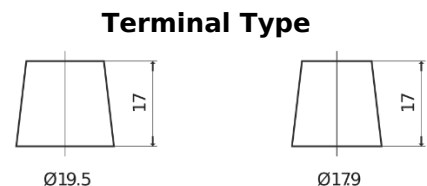

Product overview

Batteries for Trucks, Buses, Construction, Agriculture

StartPRO EG145A

Part number	EG145A
Technology	Flooded
EAN/GTIN	3661024035552
Voltage	12 V
Capacity	145 Ah
CCA	1000 A
Length	360 mm
Width	253 mm
Height	240 mm
Box size	F21
Polarity	ETN 6
Terminal Type	EN taper post
Hold Down	B0
Weights (subject of variation)	38.10 kg