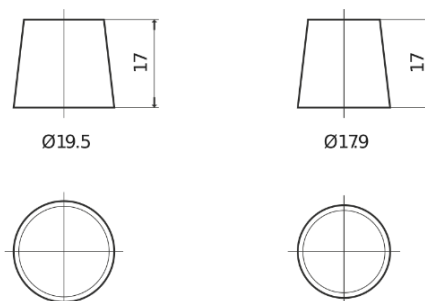

Product overview

Batteries for Cars

Formula FB605

Part number	FB605
Technology	Flooded
EAN/GTIN	3661024044424
Voltage	12 V
Capacity	60.0 Ah
CCA	480 A
Length	230 mm
Width	173 mm
Height	222 mm
Box size	D23
Polarity	ETN 1
Terminal Type	EN taper post
Hold Down	Korean B1
Weights (subject of variation)	14.60 kg

Polarity

Terminal Type

Positive Terminal

Negative Terminal

Hold Down

Design, features and specifications are subject to change without notice. We disclaim any representation or warranty, express or implied, concerning the data or recommendations, and in no event shall be liable for any loss or damage claimed to have arisen as a result. Some products may not be available in your local market.