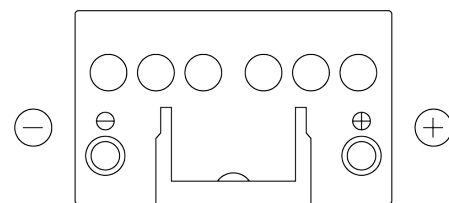

**Product overview**

Batteries for Cars

**Technica TB450**

Part number	TB450
Technology	Flooded
EAN/GTIN	3661024054492
Voltage	12 V
Capacity	45 Ah
CCA	330 A
Length	220 mm
Width	135 mm
Height	225 mm
Box size	E02
Polarity	ETN 0
Terminal Type	EN taper post
Hold Down	B1
Weights (subject of variation)	12.50 kg

**Polarity**

**Terminal Type**

Positive Terminal

Negative Terminal

**Hold Down**

Design, features and specifications are subject to change without notice. We disclaim any representation or warranty, express or implied, concerning the data or recommendations, and in no event shall be liable for any loss or damage claimed to have arisen as a result. Some products may not be available in your local market.