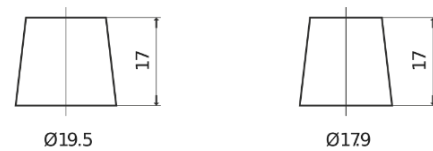

**Product overview**

Batteries for Cars

**Formula FB604**

Part number	FB604
Technology	Flooded
EAN/GTIN	3661024044417
Voltage	12 V
Capacity	60.0 Ah
CCA	480 A
Length	230 mm
Width	173 mm
Height	222 mm
Box size	D23
Polarity	ETN 0
Terminal Type	EN taper post
Hold Down	Korean B1
Weights (subject of variation)	14.60 kg

**Polarity**

**Terminal Type**

Positive Terminal

Negative Terminal

**Hold Down**

Design, features and specifications are subject to change without notice. We disclaim any representation or warranty, express or implied, concerning the data or recommendations, and in no event shall be liable for any loss or damage claimed to have arisen as a result. Some products may not be available in your local market.