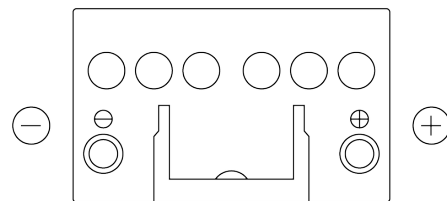

Product overview

Batteries for Cars

Technica TB450

Part number	TB450
Technology	Flooded
EAN/GTIN	3661024054492
Voltage	12 V
Capacity	45 Ah
CCA	330 A
Length	220 mm
Width	135 mm
Height	225 mm
Box size	E02
Polarity	ETN 0
Terminal Type	EN taper post
Hold Down	B1
Weights (subject of variation)	12.50 kg

Polarity

Terminal Type

Positive Terminal

Negative Terminal

Hold Down

Design, features and specifications are subject to change without notice. We disclaim any representation or warranty, express or implied, concerning the data or recommendations, and in no event shall be liable for any loss or damage claimed to have arisen as a result. Some products may not be available in your local market.