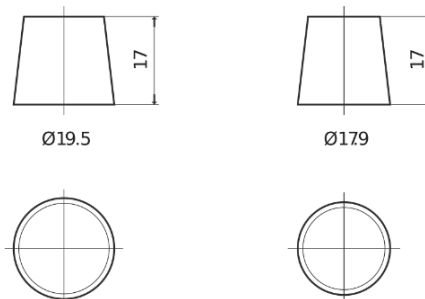

Product overview

Batteries for Cars

Formula FB602

Part number	FB602
Technology	Flooded
EAN/GTIN	3661024044639
Voltage	12 V
Capacity	60.0 Ah
CCA	540 A
Length	242 mm
Width	175 mm
Height	175 mm
Box size	LB2
Polarity	ETN 0
Terminal Type	EN taper post
Hold Down	B13
Weights (subject of variation)	12.90 kg

Polarity

Terminal Type

Positive Terminal

Negative Terminal

Hold Down

Design, features and specifications are subject to change without notice. We disclaim any representation or warranty, express or implied, concerning the data or recommendations, and in no event shall be liable for any loss or damage claimed to have arisen as a result. Some products may not be available in your local market.