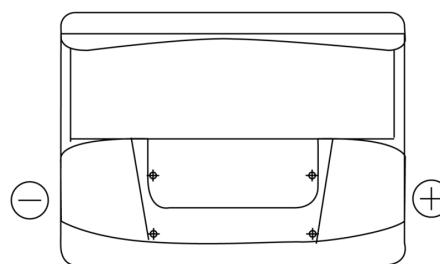

Product overview

Batteries for Cars

Formula FB602

Part number	FB602
Technology	Flooded
EAN/GTIN	3661024044639
Voltage	12 V
Capacity	60.0 Ah
CCA	540 A
Length	242 mm
Width	175 mm
Height	175 mm
Box size	LB2
Polarity	ETN 0
Terminal Type	EN taper post
Hold Down	B13
Weights (subject of variation)	12.90 kg

Polarity

Terminal Type

Positive Terminal

Negative Terminal

Hold Down

Design, features and specifications are subject to change without notice. We disclaim any representation or warranty, express or implied, concerning the data or recommendations, and in no event shall be liable for any loss or damage claimed to have arisen as a result. Some products may not be available in your local market.