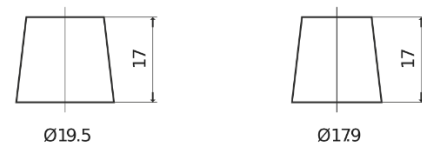

Product overview

Batteries for Cars

Formula FB602

Part number	FB602
Technology	Flooded
EAN/GTIN	3661024044639
Voltage	12 V
Capacity	60.0 Ah
CCA	540 A
Length	242 mm
Width	175 mm
Height	175 mm
Box size	LB2
Polarity	ETN 0
Terminal Type	EN taper post
Hold Down	B13
Weights (subject of variation)	12.90 kg

Polarity

Terminal Type

Positive Terminal

Negative Terminal

Hold Down

Design, features and specifications are subject to change without notice. We disclaim any representation or warranty, express or implied, concerning the data or recommendations, and in no event shall be liable for any loss or damage claimed to have arisen as a result. Some products may not be available in your local market.