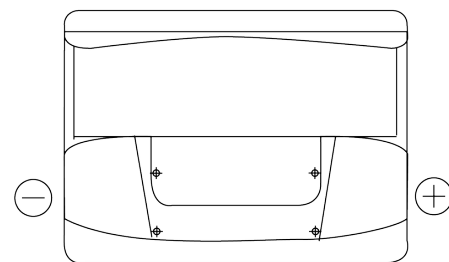

Product overview

Batteries for Cars

Formula FB602

Part number	FB602
Technology	Flooded
EAN/GTIN	3661024044639
Voltage	12 V
Capacity	60.0 Ah
CCA	540 A
Length	242 mm
Width	175 mm
Height	175 mm
Box size	LB2
Polarity	ETN 0
Terminal Type	EN taper post
Hold Down	B13
Weights (subject of variation)	12.90 kg

Polarity

Terminal Type

Positive Terminal

Negative Terminal

Hold Down

Design, features and specifications are subject to change without notice. We disclaim any representation or warranty, express or implied, concerning the data or recommendations, and in no event shall be liable for any loss or damage claimed to have arisen as a result. Some products may not be available in your local market.