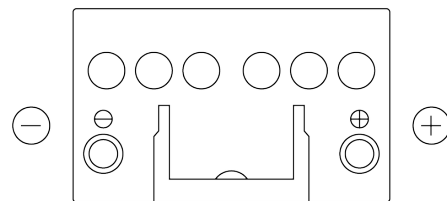

**Product overview**

Batteries for Cars

**Excell EB450**

|                                |               |
|--------------------------------|---------------|
| Part number                    | EB450         |
| Technology                     | Flooded       |
| EAN/GTIN                       | 3661024034494 |
| Voltage                        | 12 V          |
| Capacity                       | 45 Ah         |
| CCA                            | 330 A         |
| Length                         | 220 mm        |
| Width                          | 135 mm        |
| Height                         | 225 mm        |
| Box size                       | E02           |
| Polarity                       | ETN 0         |
| Terminal Type                  | EN taper post |
| Hold Down                      | B1            |
| Weights (subject of variation) | 12.50 kg      |

**Polarity**

**Terminal Type**

Positive Terminal

Negative Terminal

**Hold Down**

Design, features and specifications are subject to change without notice. We disclaim any representation or warranty, express or implied, concerning the data or recommendations, and in no event shall be liable for any loss or damage claimed to have arisen as a result. Some products may not be available in your local market.