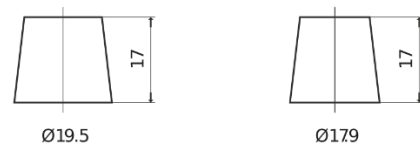

**Product overview**

Batteries for Cars

**Excell EB450**

|                                |               |
|--------------------------------|---------------|
| Part number                    | EB450         |
| Technology                     | Flooded       |
| EAN/GTIN                       | 3661024034494 |
| Voltage                        | 12 V          |
| Capacity                       | 45 Ah         |
| CCA                            | 330 A         |
| Length                         | 220 mm        |
| Width                          | 135 mm        |
| Height                         | 225 mm        |
| Box size                       | E02           |
| Polarity                       | ETN 0         |
| Terminal Type                  | EN taper post |
| Hold Down                      | B1            |
| Weights (subject of variation) | 12.50 kg      |

**Polarity**

**Terminal Type**

Positive Terminal

Negative Terminal

**Hold Down**

Design, features and specifications are subject to change without notice. We disclaim any representation or warranty, express or implied, concerning the data or recommendations, and in no event shall be liable for any loss or damage claimed to have arisen as a result. Some products may not be available in your local market.