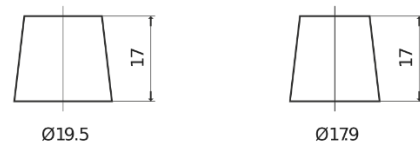

Product overview

Batteries for Cars

Formula FB500

Part number	FB500
Technology	Flooded
EAN/GTIN	3661024044516
Voltage	12 V
Capacity	50.0 Ah
CCA	450 A
Length	207 mm
Width	175 mm
Height	190 mm
Box size	L01
Polarity	ETN 0
Terminal Type	EN taper post
Hold Down	B13
Weights (subject of variation)	12.20 kg

Polarity

Terminal Type

Positive Terminal

Negative Terminal

Hold Down

Design, features and specifications are subject to change without notice. We disclaim any representation or warranty, express or implied, concerning the data or recommendations, and in no event shall be liable for any loss or damage claimed to have arisen as a result. Some products may not be available in your local market.