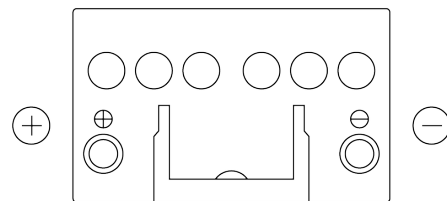

**Product overview**

Batteries for Cars

**Technica TB451**

Part number	TB451
Technology	Flooded
EAN/GTIN	3661024054485
Voltage	12 V
Capacity	45 Ah
CCA	330 A
Length	220 mm
Width	135 mm
Height	225 mm
Box size	E02
Polarity	ETN 1
Terminal Type	EN taper post
Hold Down	B1
Weights (subject of variation)	12.50 kg

**Polarity**

**Terminal Type**

Positive Terminal

Negative Terminal

**Hold Down**

Design, features and specifications are subject to change without notice. We disclaim any representation or warranty, express or implied, concerning the data or recommendations, and in no event shall be liable for any loss or damage claimed to have arisen as a result. Some products may not be available in your local market.