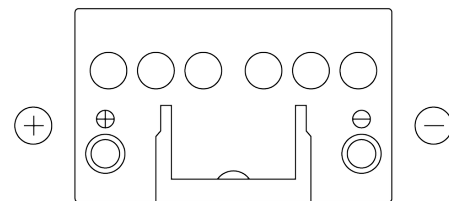

Product overview

Batteries for Cars

Technica TB451

Part number	TB451
Technology	Flooded
EAN/GTIN	3661024054485
Voltage	12 V
Capacity	45 Ah
CCA	330 A
Length	220 mm
Width	135 mm
Height	225 mm
Box size	E02
Polarity	ETN 1
Terminal Type	EN taper post
Hold Down	B1
Weights (subject of variation)	12.50 kg

Polarity

Terminal Type

Positive Terminal

Negative Terminal

Hold Down

Design, features and specifications are subject to change without notice. We disclaim any representation or warranty, express or implied, concerning the data or recommendations, and in no event shall be liable for any loss or damage claimed to have arisen as a result. Some products may not be available in your local market.