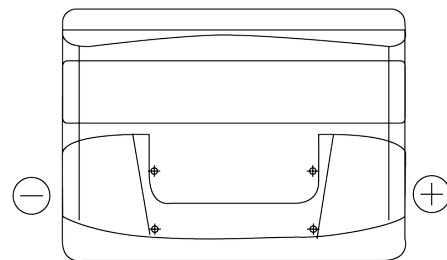

Product overview

Batteries for Cars

Formula FB500

Part number	FB500
Technology	Flooded
EAN/GTIN	3661024044516
Voltage	12 V
Capacity	50.0 Ah
CCA	450 A
Length	207 mm
Width	175 mm
Height	190 mm
Box size	L01
Polarity	ETN 0
Terminal Type	EN taper post
Hold Down	B13
Weights (subject of variation)	12.20 kg

Polarity

Terminal Type

Positive Terminal

Negative Terminal

Hold Down

Design, features and specifications are subject to change without notice. We disclaim any representation or warranty, express or implied, concerning the data or recommendations, and in no event shall be liable for any loss or damage claimed to have arisen as a result. Some products may not be available in your local market.