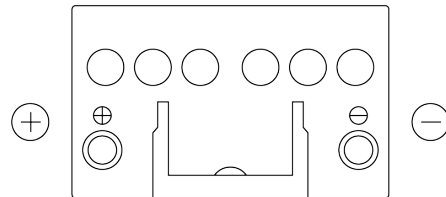

Product overview

Batteries for Cars

Formula FB451

Part number	FB451
Technology	Flooded
EAN/GTIN	3661024044486
Voltage	12 V
Capacity	45 Ah
CCA	330 A
Length	220 mm
Width	135 mm
Height	225 mm
Box size	E02
Polarity	ETN 1
Terminal Type	EN taper post
Hold Down	B1
Weights (subject of variation)	12.50 kg

Polarity

Terminal Type

Positive Terminal

Negative Terminal

Hold Down

Design, features and specifications are subject to change without notice. We disclaim any representation or warranty, express or implied, concerning the data or recommendations, and in no event shall be liable for any loss or damage claimed to have arisen as a result. Some products may not be available in your local market.