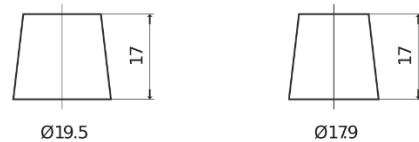

Product overview

Batteries for Cars

Formula FB451

Part number	FB451
Technology	Flooded
EAN/GTIN	3661024044486
Voltage	12 V
Capacity	45 Ah
CCA	330 A
Length	220 mm
Width	135 mm
Height	225 mm
Box size	E02
Polarity	ETN 1
Terminal Type	EN taper post
Hold Down	B1
Weights (subject of variation)	12.50 kg

Polarity

Terminal Type

Positive Terminal

Negative Terminal

Hold Down

Design, features and specifications are subject to change without notice. We disclaim any representation or warranty, express or implied, concerning the data or recommendations, and in no event shall be liable for any loss or damage claimed to have arisen as a result. Some products may not be available in your local market.