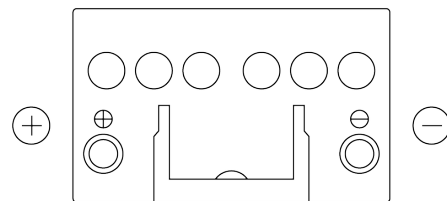

Product overview

Batteries for Cars

Formula FB451

Part number	FB451
Technology	Flooded
EAN/GTIN	3661024044486
Voltage	12 V
Capacity	45 Ah
CCA	330 A
Length	220 mm
Width	135 mm
Height	225 mm
Box size	E02
Polarity	ETN 1
Terminal Type	EN taper post
Hold Down	B1
Weights (subject of variation)	12.50 kg

Polarity

Terminal Type

Positive Terminal

Negative Terminal

Hold Down

Design, features and specifications are subject to change without notice. We disclaim any representation or warranty, express or implied, concerning the data or recommendations, and in no event shall be liable for any loss or damage claimed to have arisen as a result. Some products may not be available in your local market.