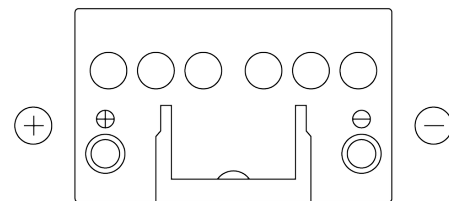

Product overview

Batteries for Cars

Excell EB451

Part number	EB451
Technology	Flooded
EAN/GTIN	3661024034487
Voltage	12 V
Capacity	45 Ah
CCA	330 A
Length	220 mm
Width	135 mm
Height	225 mm
Box size	E02
Polarity	ETN 1
Terminal Type	EN taper post
Hold Down	B1
Weights (subject of variation)	12.50 kg

Polarity

Terminal Type

Hold Down

Design, features and specifications are subject to change without notice. We disclaim any representation or warranty, express or implied, concerning the data or recommendations, and in no event shall be liable for any loss or damage claimed to have arisen as a result. Some products may not be available in your local market.