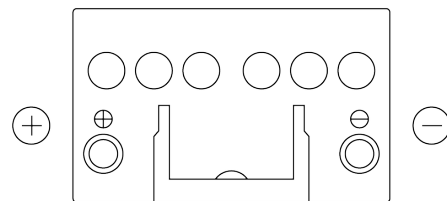

Product overview

Batteries for Cars

Formula FB451

Part number	FB451
Technology	Flooded
EAN/GTIN	3661024044486
Voltage	12 V
Capacity	45.0 Ah
CCA	330 A
Length	220 mm
Width	135 mm
Height	225 mm
Box size	E02
Polarity	ETN 1
Terminal Type	EN taper post
Hold Down	B1
Weights (subject of variation)	12.50 kg

Polarity

Terminal Type

Positive Terminal

Negative Terminal

Hold Down

Design, features and specifications are subject to change without notice. We disclaim any representation or warranty, express or implied, concerning the data or recommendations, and in no event shall be liable for any loss or damage claimed to have arisen as a result. Some products may not be available in your local market.